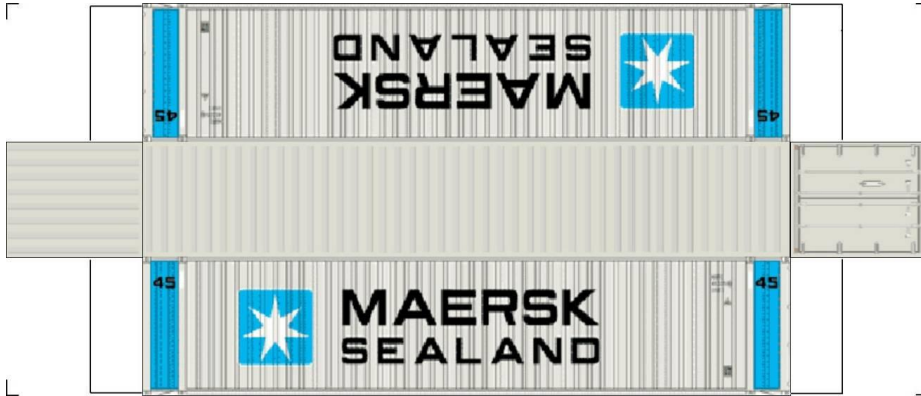

BUILD YOUR OWN (N SCALE) 45ft HIGH CUBE CONTAINERS

[Click to watch instructional video](#)

BUILD YOUR OWN (45ft HIGH CUBE CONTAINERS) N SCALE

Drawn By
www.krafttrains.com