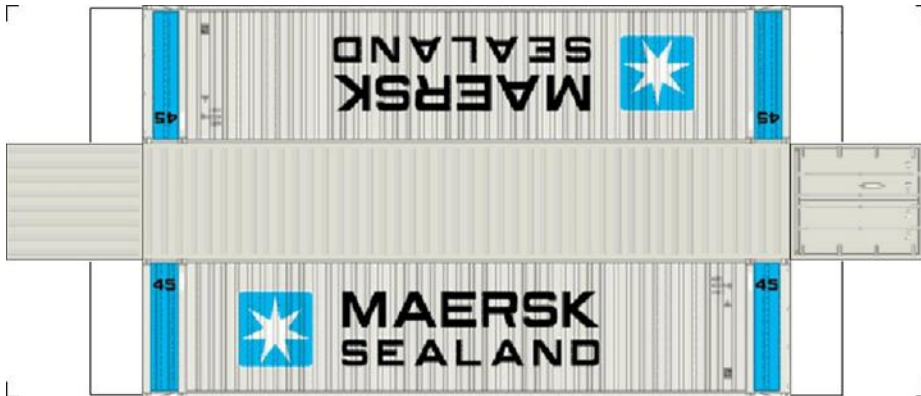

BUILD YOUR OWN (N SCALE) 45ft HIGH CUBE CONTAINERS

[Click to watch instructional video](#)

BUILD YOUR OWN (45ft HIGH CUBE CONTAINERS) N SCALE

Drawn By
www.krafttrains.com